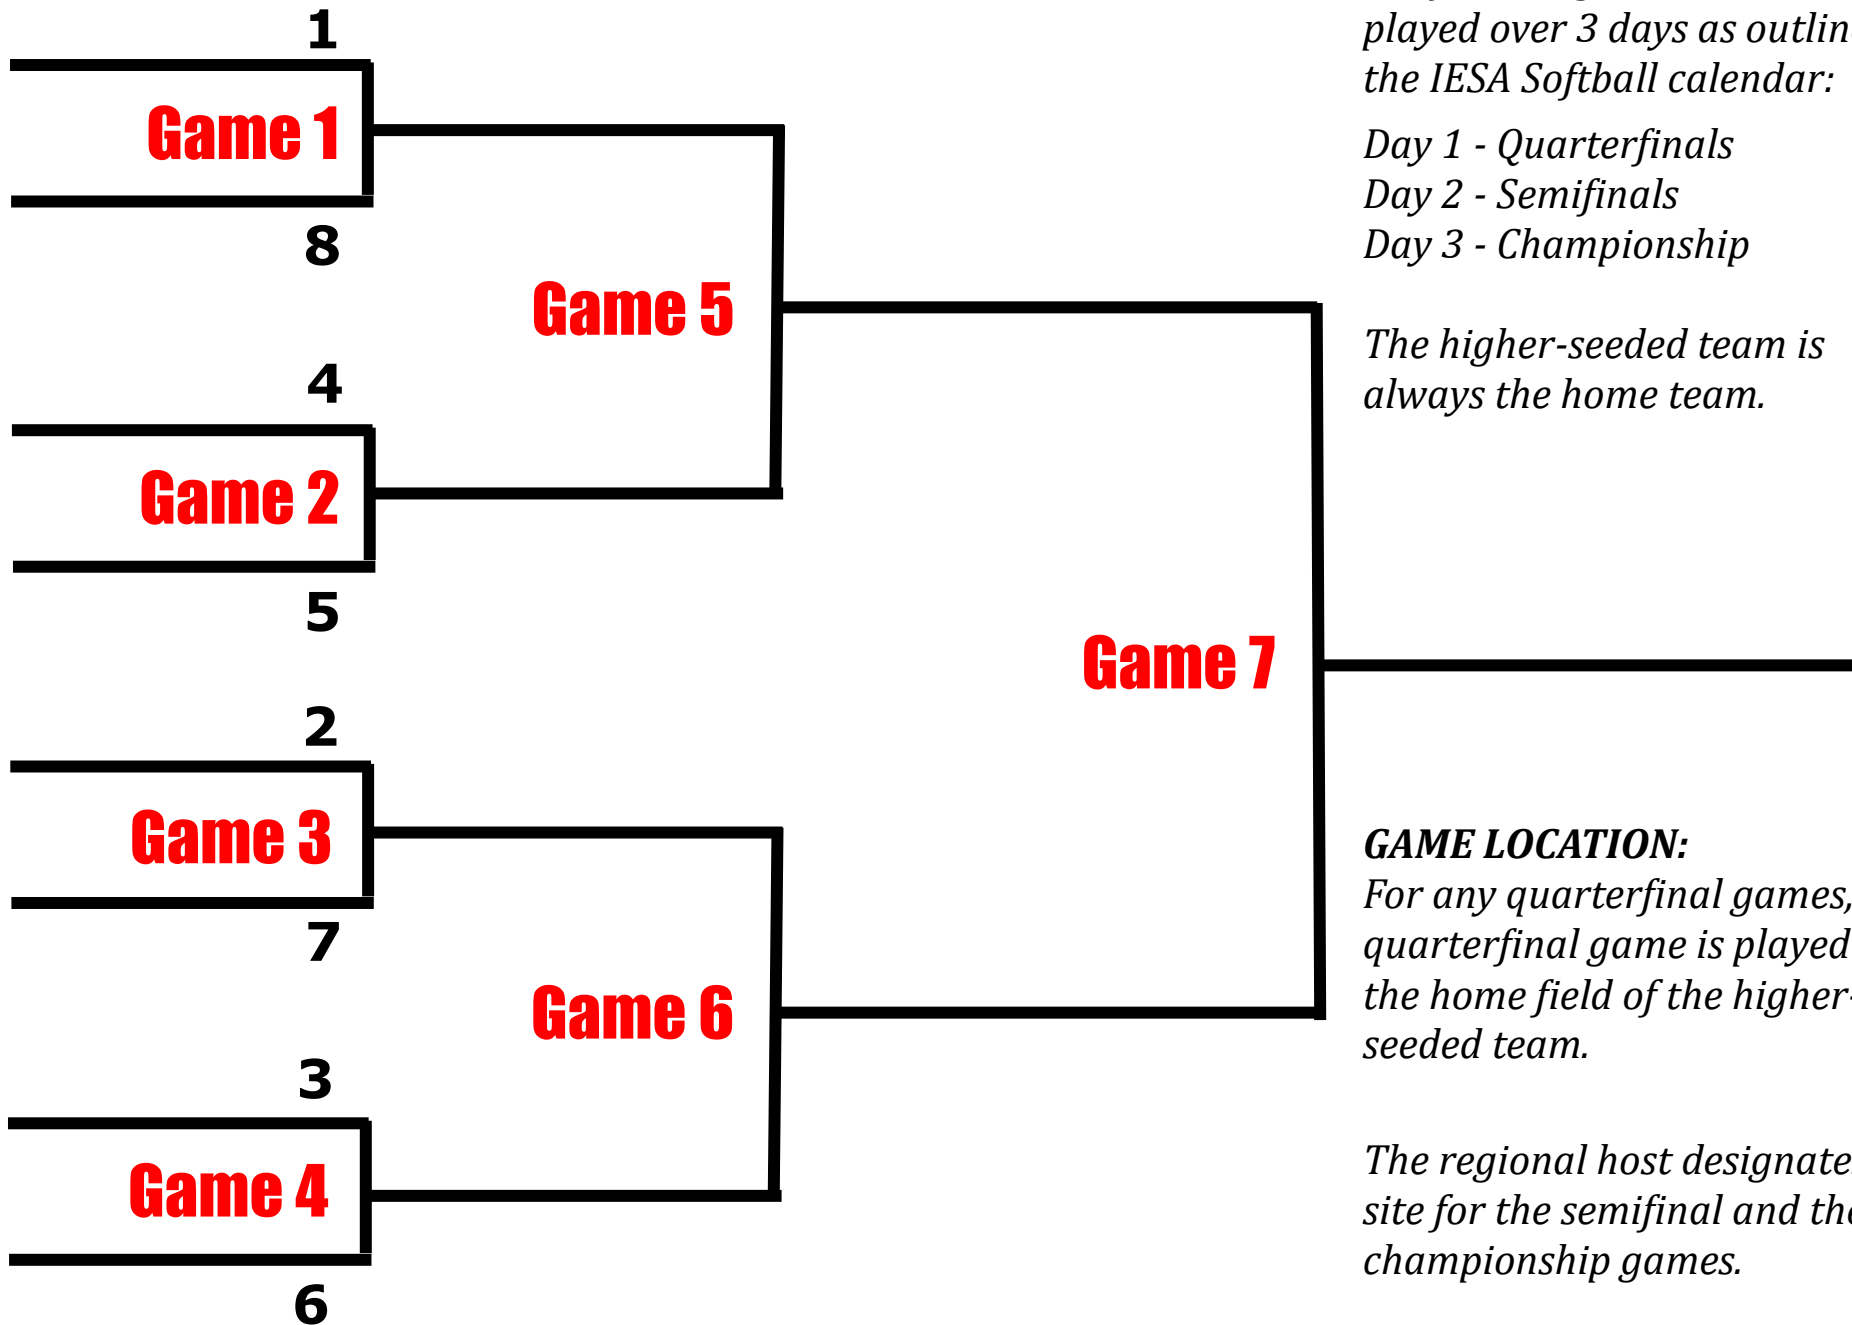

**QUARTERFINALS**  
Day 1

**SEMIFINALS**  
Day 2

**CHAMPIONSHIP**  
Day 3

**8-TEAM REGIONAL**

*A softball regional tournament is played over 3 days as outlined in the IESA Softball calendar:*

*Day 1 - Quarterfinals*

*Day 2 - Semifinals*

*Day 3 - Championship*

*The higher-seeded team is always the home team.*

**GAME LOCATION:**

*For any quarterfinal games, the quarterfinal game is played at the home field of the higher-seeded team.*

*The regional host designates the site for the semifinal and the championship games.*